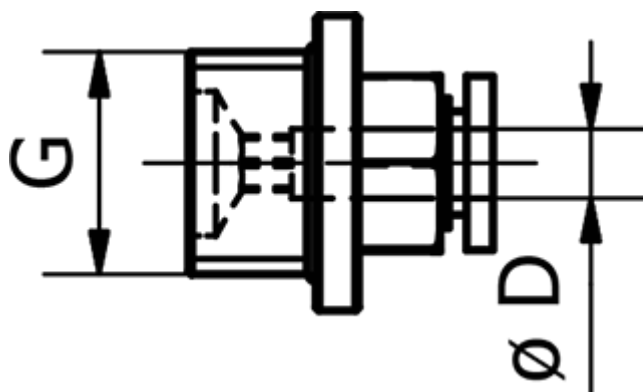

Article number: 58EPC1604

Description: Fitting EPC1604 Lige  
Straight male, 1/2" tube diameter 16

## Measures

---

D = 16  
Thread = 1/2"